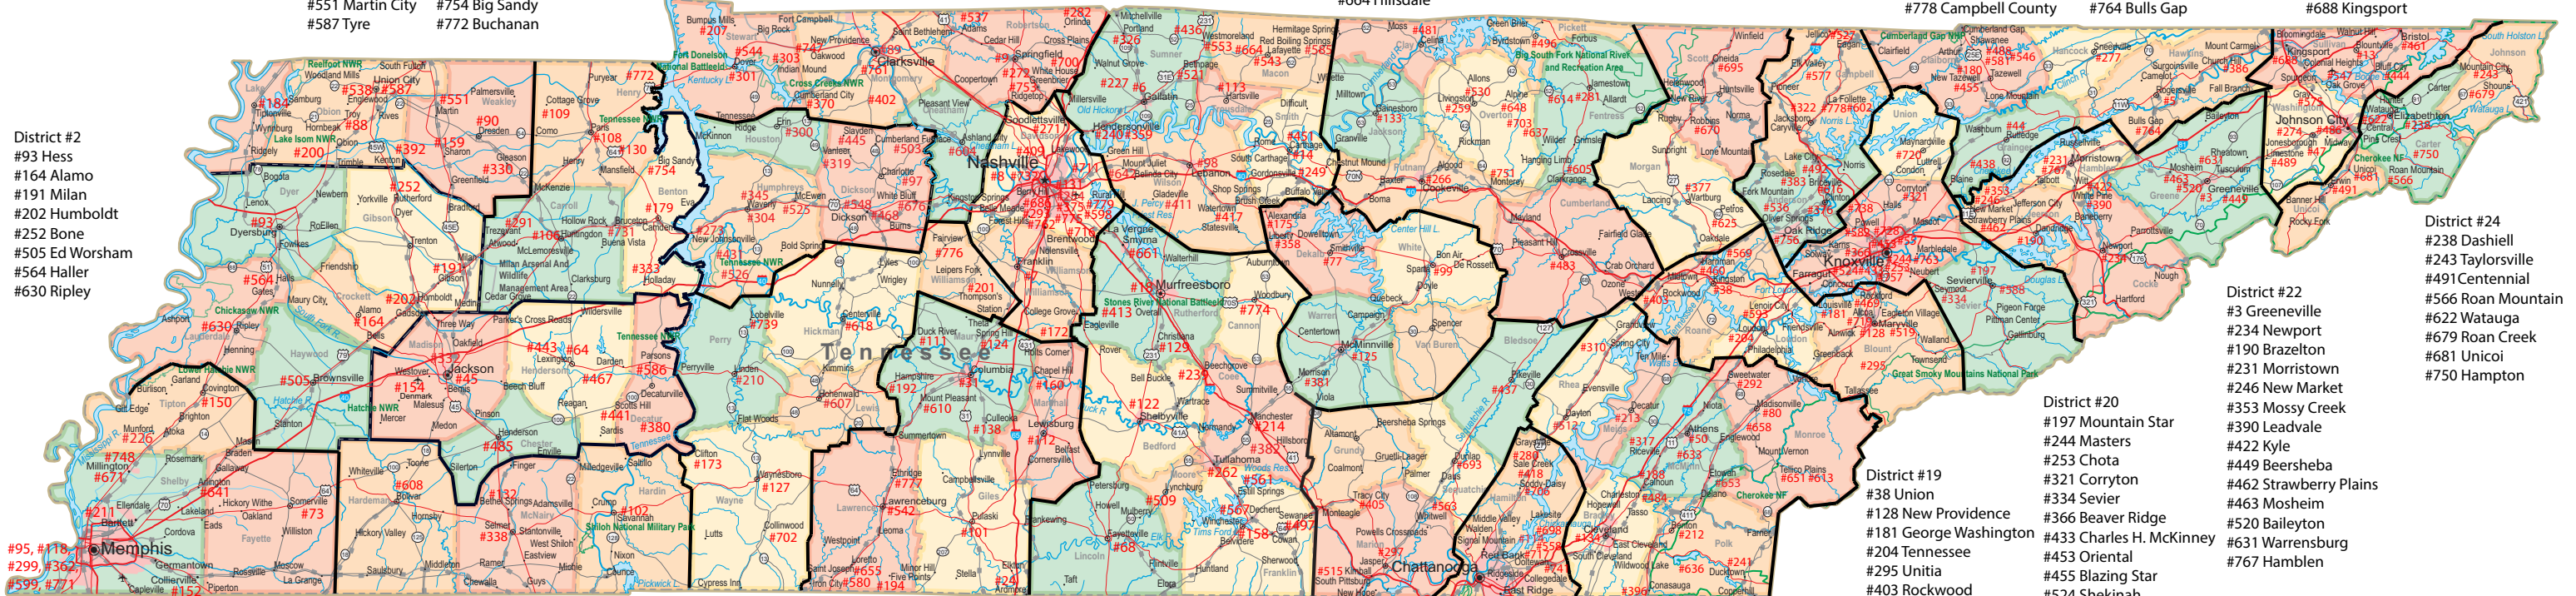

District #9 (con't)
#445 Camp
#468 Dickson
#503 Iron
#525 McEwen
#548 Tennessee City
#676 White Buff

District #12
#6 King Solomon
#14 Carthage-Benevolent
#98 Lebanon
#113 Hartsville
#227 Cherry Mound
#240 Beech
#249 New Middleton
#326 Portland
#359 Hendersonville

District #12 (con't)
#417 Comer
#436 Trammel
#451 Difficult
#521 Bethpage
#543 LaFayette
#553 Fairfield
#585 Red Boiling Springs
#642 Mt. Juliet
#664 Hillsdale

District #13
#133 Tannehill
#259 Livingston
#281 Jamestown
#481 Canton
#483 Crossville
#496 Byrdstown

District #13 (con't)
#530 Eagle Creek
#605 Clarkrange
#637 Shiloh
#648 West Fork
#703 Green Pond
#751 Monterey

District #25
#377 Emerald
#625 Black Diamond
#670 Scott County
#695 Oneida

District #18
#322 Jacksboro
#376 Alpha
#383 Valley
#492 Coal Creek
#527 Jellico
#536 Omega
#577 Valley Star
#602 Stooksbury
#616 Crystal
#756 Faith
#778 Campbell County

District #21
#5 Overton
#44 Rising Star
#180 Evening Star
#277 Sneedville
#386 Clay
#438 Tate Spring
#488 Powell Valley
#546 Shawanee
#581 Big Spring Union
#764 Bulls Gap

District #23
#13 Whiteside
#47 Rhea
#274 Johnson
#444 Zollicoffer
#386 Clay
#461 King
#486 Johnson City
#489 Arcana
#547 M. M. Martin
#575 Sinking Creek
#688 Kingsport

District #2
#93 Hess
#164 Alamo
#191 Milan
#202 Humboldt
#252 Bone
#505 Ed Worsham
#564 Haller
#630 Ripley

District #24
#238 Dashiell
#243 Taylorsville
#491 Centennial
#566 Roan Mountain
#622 Watauga
#679 Roan Creek
#681 Unicoi
#750 Hampton

District #22
#3 Greeneville
#234 Newport
#190 Brazelton
#231 Morristown
#246 New Market
#353 Mossy Creek
#390 Leadvale
#422 Kyle
#449 Beersheba
#462 Strawberry Plains
#463 Mosheim
#520 Baileyton
#631 Warrensburg
#767 Hamblen

District #20
#197 Mountain Star
#244 Masters
#253 Chota
#321 Corryton
#334 Sevier
#366 Beaver Ridge
#433 Charles H. McKinney
#453 Oriental
#455 Blazing Star
#524 Shekinah
#460 East Fork
#469 Rockford
#519 Mountain View
#569 South Gate
#593 Avery
#719 Prudentia

District #19
#38 Union
#128 New Providence
#181 George Washington
#204 Tennessee
#295 Unita
#403 Rockwood
#460 East Fork
#469 Rockford
#519 Mountain View
#569 South Gate
#593 Avery
#719 Prudentia

District #1
#73 Somerville
#95 Unity
#118 Memphis
#150 Dunham
#152 Collierville
#211 Bartlett
#226 Tipton
#299 Desoto
#362 Park Avenue
#599 Oakville
#641 Arlington
#671 Millington
#748 Richland
#771 Berclair

District #4
#45 Jackson
#64 Constantine
#154 Denmark Danes
#332 St. Johns
#380 Center
#441 Ebenezer
#443 Juno
#467 Cheap Valley
#485 Henderson
#586 Parsons

District #26
#102 Savannah
#132 Purdy
#338 Selmer
#608 Bolivar
#607 Hohenwald
#618 Centerville
#739 Lobelville
#293 Claiborne
#485 Henderson
#586 Parsons

District #6
#127 Waynesboro
#173 Clifton
#210 Linden
#607 Hohenwald
#618 Centerville
#739 Lobelville
#293 Claiborne
#485 Henderson
#586 Parsons

District #8
#7 Hiram
#8 Corinthian
#131 West Nashville Phoenix
#172 Owen Hill
#201 Bethesda
#254 Ionic
#271 Goodlettsville
#293 Claiborne
#375 McWhirtersville
#409 Centre Star
#598 Old Hickory
#686 Observance
#711 John B. Garrett
#716 Bellevue
#732 Doric
#762 Madison
#775 Mill Creek
#779 Conlegium Ritus Austeri

District #10
#24 Ardmore
#31 Columbia
#101 Pulaski
#111 Benton
#112 Dillahunty
#124 Spring Hill
#138 Pleasant Grove
#160 Chapel Hill
#192 Merriwether
#194 Bethel
#542 Mimosa
#580 Stainless
#610 Ed T. Workman
#655 Loretto
#777 Ethridge

District #11
#18 Mt. Moriah
#68 Andrew Jackson
#122 Shelbyville Benevolent
#129 Mars Hill
#158 Winchester
#214 Highland
#239 Hermon
#262 Tullahoma
#382 Hillsboro
#413 Rockvale
#509 Farris Creek
#561 Estill Springs
#567 Dechedr
#661 Sam Davis
#774 Cannon

District #14
#77 Center Hill
#99 Sparta
#125 Warren
#175 Alexander
#358 Dekalb
#381 Ezel

District #15
#284 Felix Grundy
#297 Olive Branch
#405 Sewanee
#437 St. Elmo
#515 Marion
#563 Whitwell
#693 Dunlap

District #16
#114 Harrison
#176 Limestone
#199 Chattanooga
#280 Sale Creek
#418 Soddy
#430 Temple
#549 Volunteer
#558 Fidelity
#603 Hill City
#673 Lookout Valley
#698 East Lake
#706 Daisy
#717 Red Bank
#736 Brainerd
#741 Ooltewah
#755 East Ridge
#758 Signal Mountain